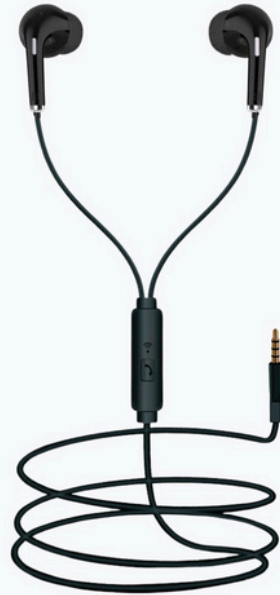

# HANDSFREE

Product I.D. 411

3.5mm Pouch Packing

Hi-Fi Sound Effect

Light Weight

# HANDSFREE

Product I.D. 501

3.5mm Jack

Hi-Fi Sound Effect

Light Weight